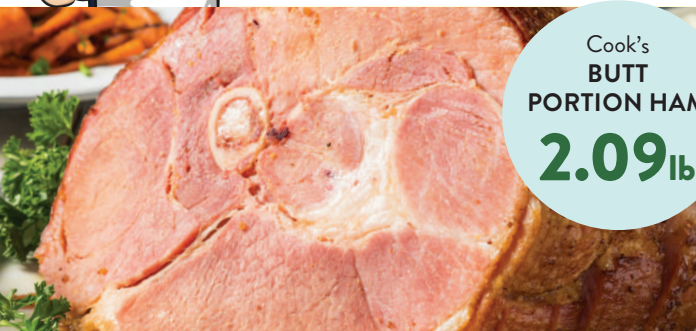

Cook's
BUTT
PORTION HAM
2.09 lb.